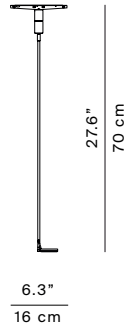

A04

Flia

A04B1 / A04WB1
dimable/DALI
Up to max. 4 lamp units
on each track meter
weight 0,1 kg

Use in combination
with following track codes ONLY
A00BS11 - A00BS12 - A00BS13
A00BP1 - A00BP2 -A00BP3
A00BS21 - A00BS22 -A00BS23

Light source

A04B1 / A04WB1

LED 3.3W 2700K / 3000K CRI 90

Materials

Stem: carbon fiber, head: aluminium, base: stainless steel

Structure finishes

Matt black

A00

Track solutions

A00BP1
A00BP2
A00BP3
linear recessed trimless track

A00BS11
A00BS12
A00BS13
ceiling/wall linear track

A00BS30
A00BS50
horizontal curved track
ONLY for A00BS11, A00BS12,
A00BS13

A00BS3V
ceiling/wall
vertical curved track
ONLY for A00BS11, A00BS12,
A00BS13