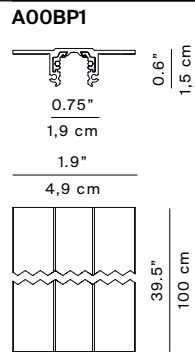

A00

Track solutions

A00BP1
A00BP2
A00BP3
linear recessed trimless track