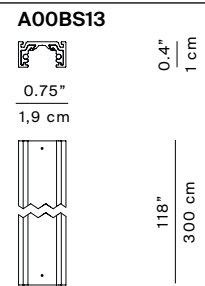

A00BS11
A00BS12
A00BS13
ceiling/wall linear track