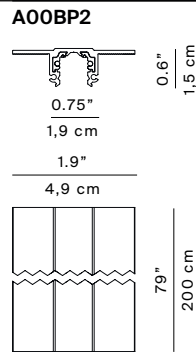

A04

Flia

A04B1 / A04WB1
dimable/DALI
Up to max. 4 lamp units
on each track meter
weight 0,1 kg

Use in combination
with following track codes ONLY
A00BS11 - A00BS12 - A00BS13
A00BP1 - A00BP2 -A00BP3
A00BS21 - A00BS22 -A00BS23

Light source

A04B1 / A04WB1

LED 3.3W 2700K / 3000K CRI 90

Materials

Stem: carbon fiber, head: aluminium, base: stainless steel

Structure finishes

Matt black

A00

Track solutions

A00BP1
A00BP2
A00BP3
linear recessed trimless track

A00BS11
A00BS12
A00BS13
ceiling/wall linear track

A00BS30
A00BS50
horizontal curved track
ONLY for A00BS11, A00BS12,
A00BS13

A00BS3V
ceiling/wall
vertical curved track
ONLY for A00BS11, A00BS12,
A00BS13