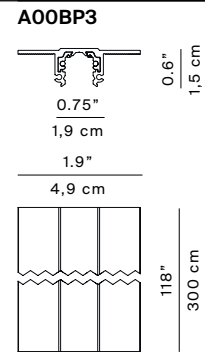

A00

Track solutions

A00BP1
A00BP2
A00BP3
linear recessed trimless track