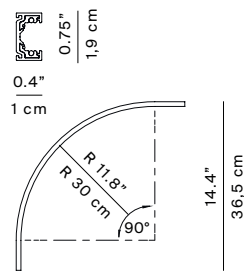

A04

Flia

A04B1 / A04WB1
dimable/DALI
Up to max. 4 lamp units
on each track meter
weight 0,1 kg

Use in combination
with following track codes ONLY
A00BS11 - A00BS12 - A00BS13
A00BP1 - A00BP2 -A00BP3
A00BS21 - A00BS22 -A00BS23

Light source

A04B1 / A04WB1

LED 3.3W 2700K / 3000K CRI 90

Materials

Stem: carbon fiber, head: aluminium, base: stainless steel

Structure finishes

Matt black

A00

Track solutions

A00BP1
A00BP2
A00BP3
linear recessed trimless track

A00BS11
A00BS12
A00BS13
ceiling/wall linear track

A00BS30
A00BS50
horizontal curved track
ONLY for A00BS11, A00BS12,
A00BS13

A00BS3V
ceiling/wall
vertical curved track
ONLY for A00BS11, A00BS12,
A00BS13