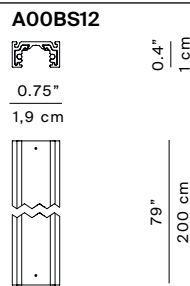

A00BS11
A00BS12
A00BS13
ceiling/wall linear track