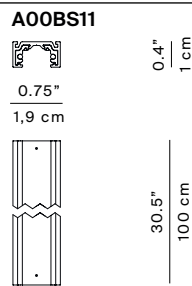

A00BS11
A00BS12
A00BS13
ceiling/wall linear track