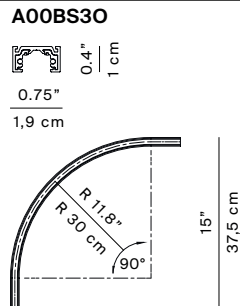

Light source

A04B1 / A04WB1

LED 3.3W 2700K / 3000K CRI 90

Materials

Stem: carbon fiber, head: aluminium, base: stainless steel

Structure finishes

Matt black

A00

Track solutions

A00BP1
A00BP2
A00BP3
linear recessed trimless track

A00BS11
A00BS12
A00BS13
ceiling/wall linear track

A00BS30
A00BS50
horizontal curved track
ONLY for A00BS11, A00BS12,
A00BS13

A00BS3V
ceiling/wall
vertical curved track
ONLY for A00BS11, A00BS12,
A00BS13