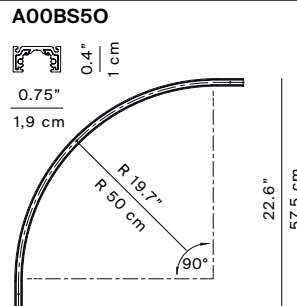

A04

Flia

A04B1 / A04WB1
dimable/DALI
Up to max. 4 lamp units
on each track meter
weight 0,1 kg

Use in combination
with following track codes ONLY
A00BS11 - A00BS12 - A00BS13
A00BP1 - A00BP2 -A00BP3
A00BS21 - A00BS22 -A00BS23

Light source

A04B1 / A04WB1

LED 3.3W 2700K / 3000K CRI 90

Materials

Stem: carbon fiber, head: aluminium, base: stainless steel

Structure finishes

Matt black

A00

Track solutions

A00BP1
A00BP2
A00BP3
linear recessed trimless track

A00BS11
A00BS12
A00BS13
ceiling/wall linear track

A00BS30
A00BS50
horizontal curved track
ONLY for A00BS11, A00BS12,
A00BS13

A00BS3V
ceiling/wall
vertical curved track
ONLY for A00BS11, A00BS12,
A00BS13