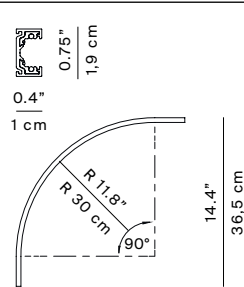

Light source

A07S20W / A07S20

12W, 2700K or 3000K, CRI 90

Rating

A07A20W / A07A20 + A07/11

12W, 48 Vdc, SELV

Materials

Aluminium reflector, glass lens, steel wall stem and floor counterweight, carbon stem floor

A00BP1
A00BP2
A00BP3
 linear recessed trimless track

A00BS11
A00BS12
A00BS13
 ceiling/wall linear track

A00BS30
A00BS50
 horizontal curved track
 ONLY for A00BS11, A00BS12,
 A00BS13

A00BS3V
 ceiling/wall
 vertical curved track
 ONLY for A00BS11, A00BS12,
 A00BS13