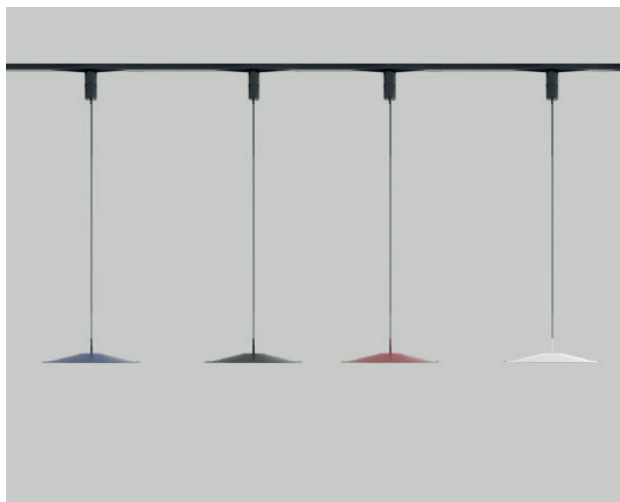

Light source

A07S20W / A07S20

12W, 2700K or 3000K, CRI 90

Rating

A07A20W / A07A20 + A07/11

12W, 48 Vdc, SELV

Materials

Aluminium reflector, glass lens, steel wall stem and floor counterweight, carbon stem floor

Finishes

Suspension

Blue

Black

Red

White

A00

Track solutions

A00BP1
A00BP2
A00BP3
 linear recessed trimless track

A00BS11
A00BS12
A00BS13
 ceiling/wall linear track

A00BS30
A00BS50
 horizontal curved track
 ONLY for A00BS11, A00BS12,
 A00BS13

A00BS3V
 ceiling/wall
 vertical curved track
 ONLY for A00BS11, A00BS12,
 A00BS13