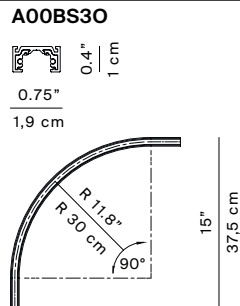

A00BS30
A00BS50
horizontal curved track
ONLY for A00BS11, A00BS12,
A00BS13