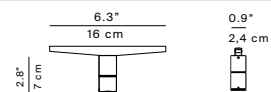

Light source

A07S20W / A07S20

12W, 2700K or 3000K, CRI 90

Rating

A07A20W / A07A20 + A07/11

12W, 48 Vdc, SELV

Materials

Aluminium reflector, glass lens, steel wall stem and floor counterweight, carbon stem floor