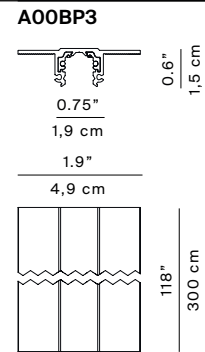

A00

Track solutions

A00BP1
A00BP2
A00BP3
linear recessed trimless track