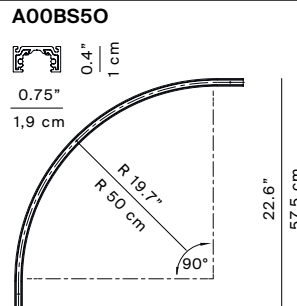

A00BS30
A00BS50
horizontal curved track
ONLY for A00BS11, A00BS12,
A00BS13