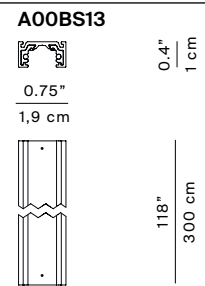

Light source

A07S20W / A07S20

12W, 2700K or 3000K, CRI 90

Rating

A07A20W / A07A20 + A07/11

12W, 48 Vdc, SELV

Materials

Aluminium reflector, glass lens, steel wall stem and floor counterweight, carbon stem floor

A00BP1
A00BP2
A00BP3
 linear recessed trimless track

A00BS11
A00BS12
A00BS13
 ceiling/wall linear track

A00BS30
A00BS50
 horizontal curved track
 ONLY for A00BS11, A00BS12,
 A00BS13

A00BS3V
 ceiling/wall
 vertical curved track
 ONLY for A00BS11, A00BS12,
 A00BS13