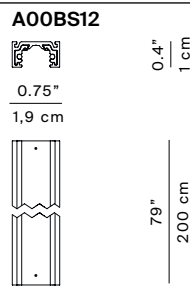

A00BS11
A00BS12
A00BS13
ceiling/wall linear track