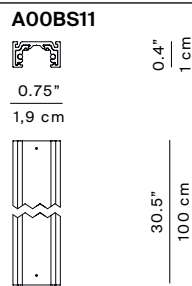

A00BS11
A00BS12
A00BS13
ceiling/wall linear track