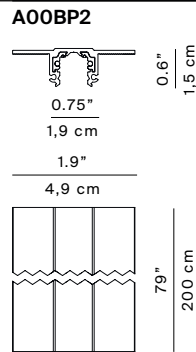

Light source

A07S20W / A07S20

12W, 2700K or 3000K, CRI 90

Rating

A07A20W / A07A20 + A07/11

12W, 48 Vdc, SELV

Materials

Aluminium reflector, glass lens, steel wall stem and floor counterweight, carbon stem floor

A00BP1
A00BP2
A00BP3
 linear recessed trimless track

A00BS11
A00BS12
A00BS13
 ceiling/wall linear track

A00BS30
A00BS50
 horizontal curved track
 ONLY for A00BS11, A00BS12,
 A00BS13

A00BS3V
 ceiling/wall
 vertical curved track
 ONLY for A00BS11, A00BS12,
 A00BS13