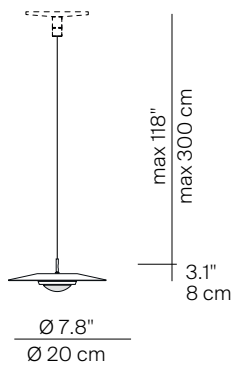

A07

Koinè

A07S20W / A07S20

+ A07/11

Use in combination
with following track codes ONLY
A00BS11 - A00BS12 - A00BS13
A00BP1 - A00BP2 - A00BP3
A00BS21 - A00BS22 - A00BS23

A07S20W / A07S20

A07/11

track adapter
dimnable push/DALI
48Vdc SELV

Light source

A07S20W / A07S20

12W, 2700K or 3000K, CRI 90

Rating

A07A20W / A07A20 + A07/11

12W, 48 Vdc, SELV

Materials

Aluminium reflector, glass lens, steel wall stem and floor counterweight, carbon stem floor