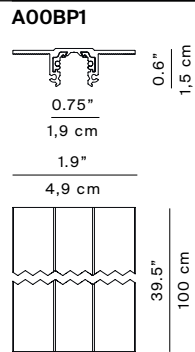

Light source

A07S20W / A07S20

12W, 2700K or 3000K, CRI 90

Rating

A07A20W / A07A20 + A07/11

12W, 48 Vdc, SELV

Materials

Aluminium reflector, glass lens, steel wall stem and floor counterweight, carbon stem floor

A00BP1
A00BP2
A00BP3
 linear recessed trimless track

A00BS11
A00BS12
A00BS13
 ceiling/wall linear track

A00BS30
A00BS50
 horizontal curved track
 ONLY for A00BS11, A00BS12,
 A00BS13

A00BS3V
 ceiling/wall
 vertical curved track
 ONLY for A00BS11, A00BS12,
 A00BS13